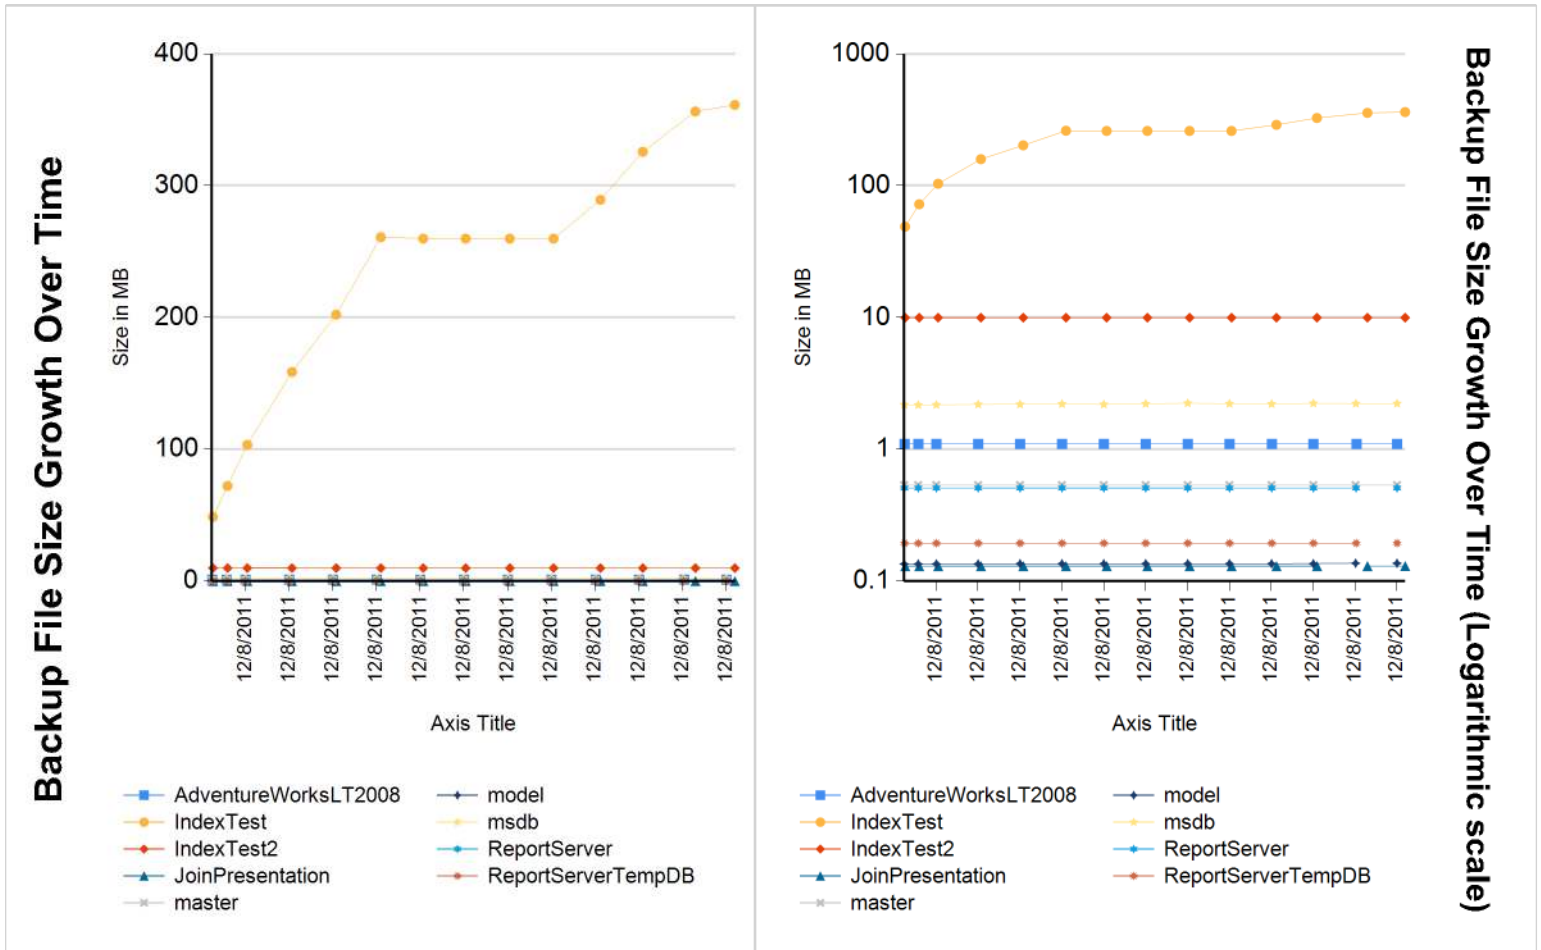

Backup Set

Backup details for the 10 largest backups on this server.

AdventureWorksLT2008

Backup Growth Over Time

| Finish Date | Size (MB) | Compressed Size (MB) |
|----------------------|-----------|----------------------|
| 12/8/2011 8:00:05 PM | 5.3 | 1.1 |
| 12/8/2011 7:50:24 PM | 5.3 | 1.1 |
| 12/8/2011 7:40:06 PM | 5.3 | 1.1 |
| 12/8/2011 7:30:11 PM | 5.3 | 1.1 |
| 12/8/2011 7:20:04 PM | 5.3 | 1.1 |
| 12/8/2011 7:10:06 PM | 5.3 | 1.1 |
| 12/8/2011 7:00:04 PM | 5.3 | 1.1 |
| 12/8/2011 6:50:04 PM | 5.3 | 1.1 |
| 12/8/2011 6:40:05 PM | 5.3 | 1.1 |
| 12/8/2011 6:30:04 PM | 5.3 | 1.1 |
| 12/8/2011 6:20:04 PM | 5.3 | 1.1 |
| 12/8/2011 6:10:05 PM | 5.3 | 1.1 |
| 12/8/2011 6:05:46 PM | 5.3 | 1.1 |
| 12/8/2011 6:02:29 PM | 5.3 | 1.1 |

IndexTest

Backup Growth Over Time

| Finish Date | Size (MB) | Compressed Size (MB) |
|----------------------|-----------|----------------------|
| 12/8/2011 8:01:59 PM | 2,634.4 | 361.2 |
| 12/8/2011 7:52:59 PM | 2,591.1 | 356.3 |
| 12/8/2011 7:40:56 PM | 2,376.9 | 325.7 |
| 12/8/2011 7:31:16 PM | 2,110.2 | 289.2 |
| 12/8/2011 7:20:32 PM | 1,894.4 | 259.8 |
| 12/8/2011 7:10:31 PM | 1,894.4 | 259.8 |
| 12/8/2011 7:00:26 PM | 1,894.4 | 259.8 |
| 12/8/2011 6:50:43 PM | 1,894.4 | 259.8 |
| 12/8/2011 6:41:01 PM | 1,895.9 | 260.9 |
| 12/8/2011 6:30:48 PM | 1,479.4 | 202.1 |
| 12/8/2011 6:20:42 PM | 1,166.4 | 158.7 |
| 12/8/2011 6:10:29 PM | 760.6 | 103.4 |
| 12/8/2011 6:05:58 PM | 531.4 | 72.2 |
| 12/8/2011 6:02:36 PM | 361.5 | 48.8 |